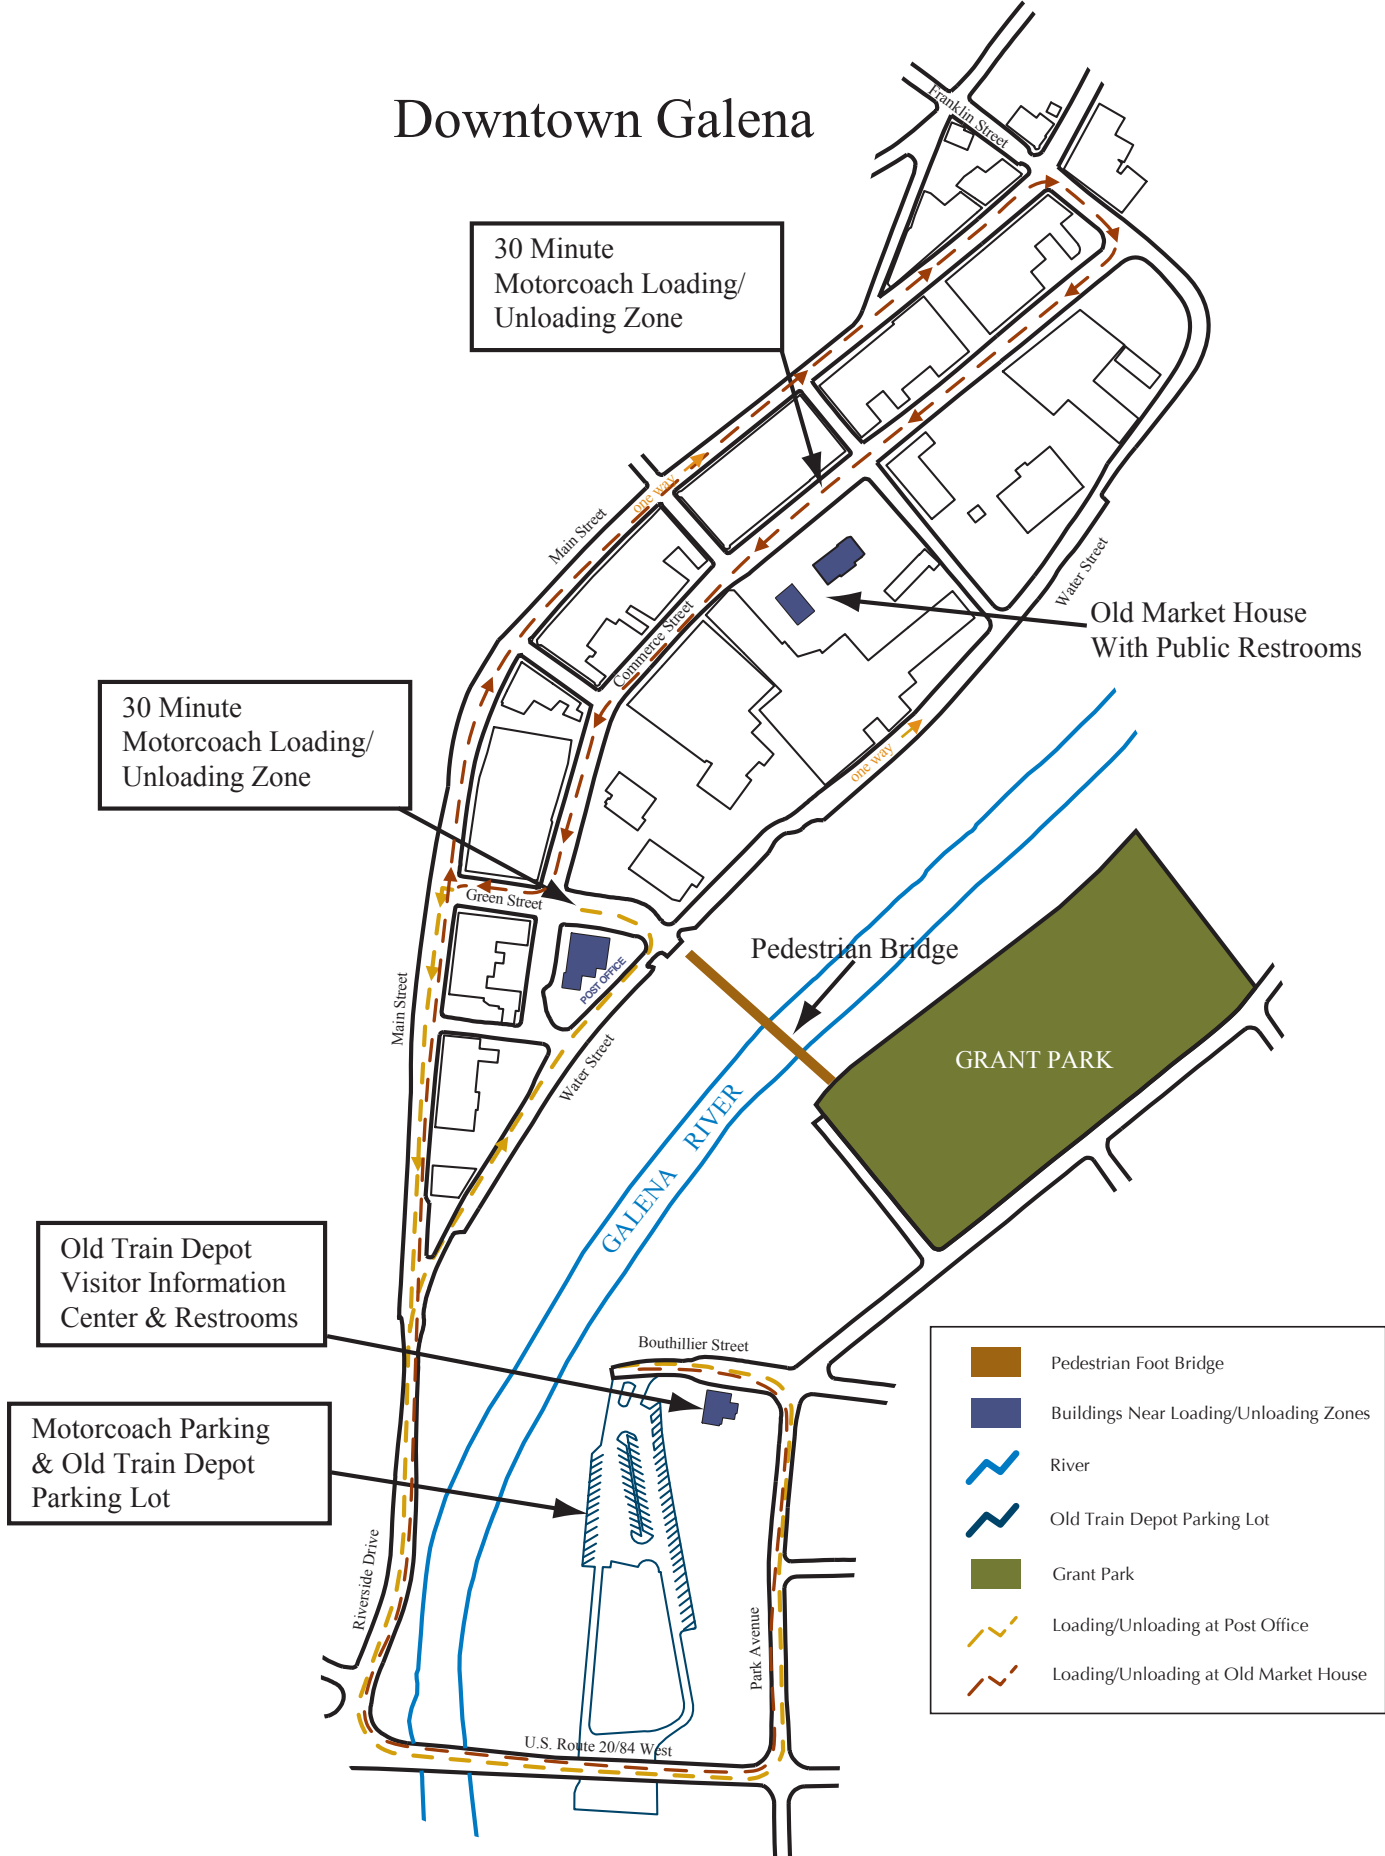

Motorcoach Loading/Unloading Map

Downtown Galena

30 Minute
Motorcoach Loading/
Unloading Zone

30 Minute
Motorcoach Loading/
Unloading Zone

Old Train Depot
Visitor Information
Center & Restrooms

Motorcoach Parking
& Old Train Depot
Parking Lot

Old Market House
With Public Restrooms

Pedestrian Bridge

GRANT PARK

GALENA RIVER

-  Pedestrian Foot Bridge
-  Buildings Near Loading/Unloading Zones
-  River
-  Old Train Depot Parking Lot
-  Grant Park
-  Loading/Unloading at Post Office
-  Loading/Unloading at Old Market House